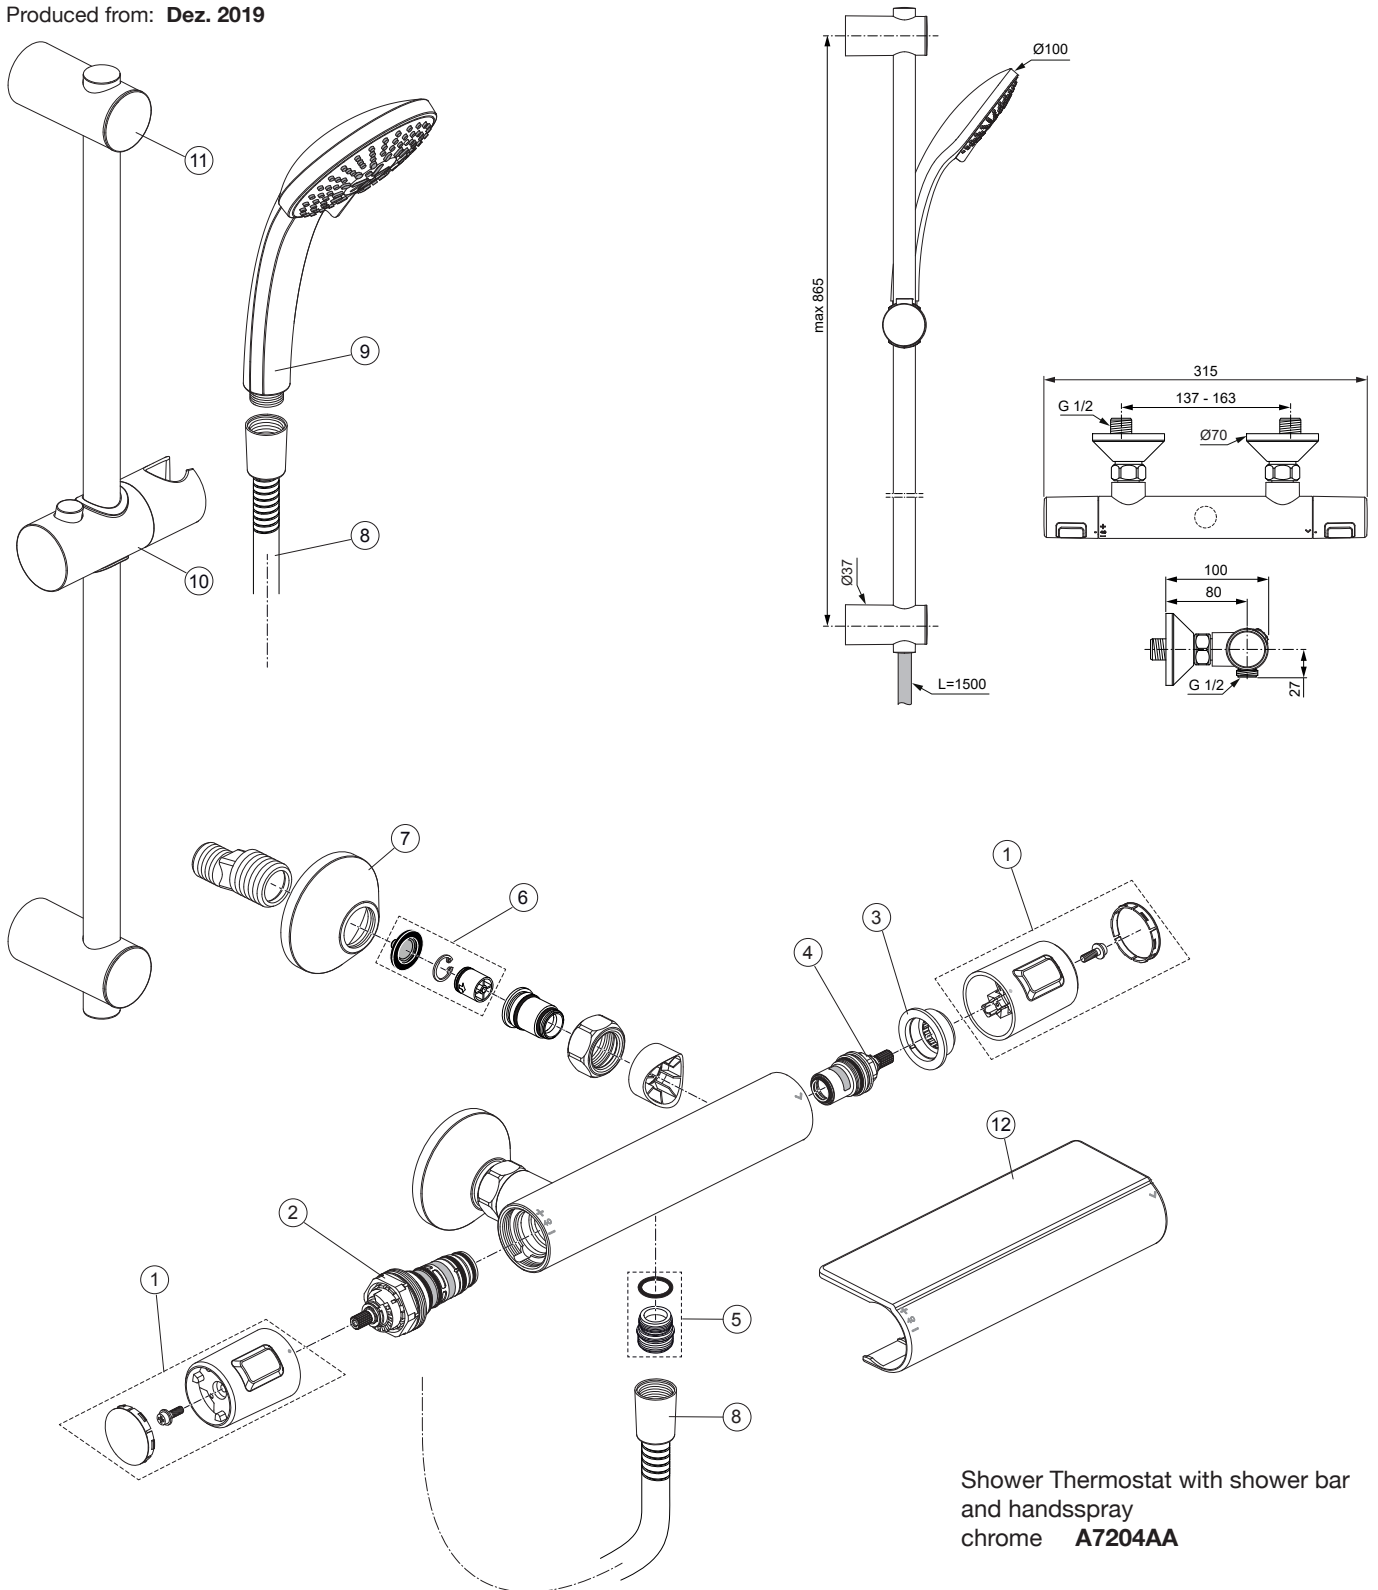

Produced from: Dez. 2019

Shower Thermostat with shower bar and handsspray chrome **A7204AA**

Pos.	Description	Part-Number	Qty.	Pos.	Description	Part-Number	Qty.
1	Handle cpl.	A 861 370 AA	1 Set	12	Warp over shelf	A 7215 AA	1 pcs
2	Thermostatic Cartridge cpl.	A 861 371 NU	1 pcs				
3	Stopring	A 861 373 NU	1 pcs				
4	Cartridge G1/2 180° cpl.	A 861 245 NU*	1 Set				
5	Nipple G1/2 outside cpl.	A 861 374 NU	1 Set				
6	Non-return valve	A 861 372 NU	1 Set				
7	Escutcheon	A 960 914 AA	1 pcs				
8	Shower hose 1500 mm	BE150 AA	1 pcs				
9	Handspray 3Func. Ø100	B 9403 AA	1 pcs				
10	Slider & holder f. handshr.	B 960 976 AA	1 pcs				
11	Wall fixation complete	B 960 972 AA	2 pcs				

*Universal set (not all parts needed)