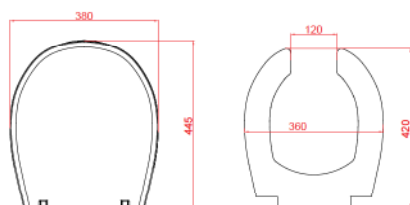

SANITARI E COMPLEMENTI BAGNO

bathroom fittings and complements

European Patent

Coperchio sedile per vasi OPEN

cover and seat for wc-bidet

OP-D555/01

in duroplast

OP-D556/01