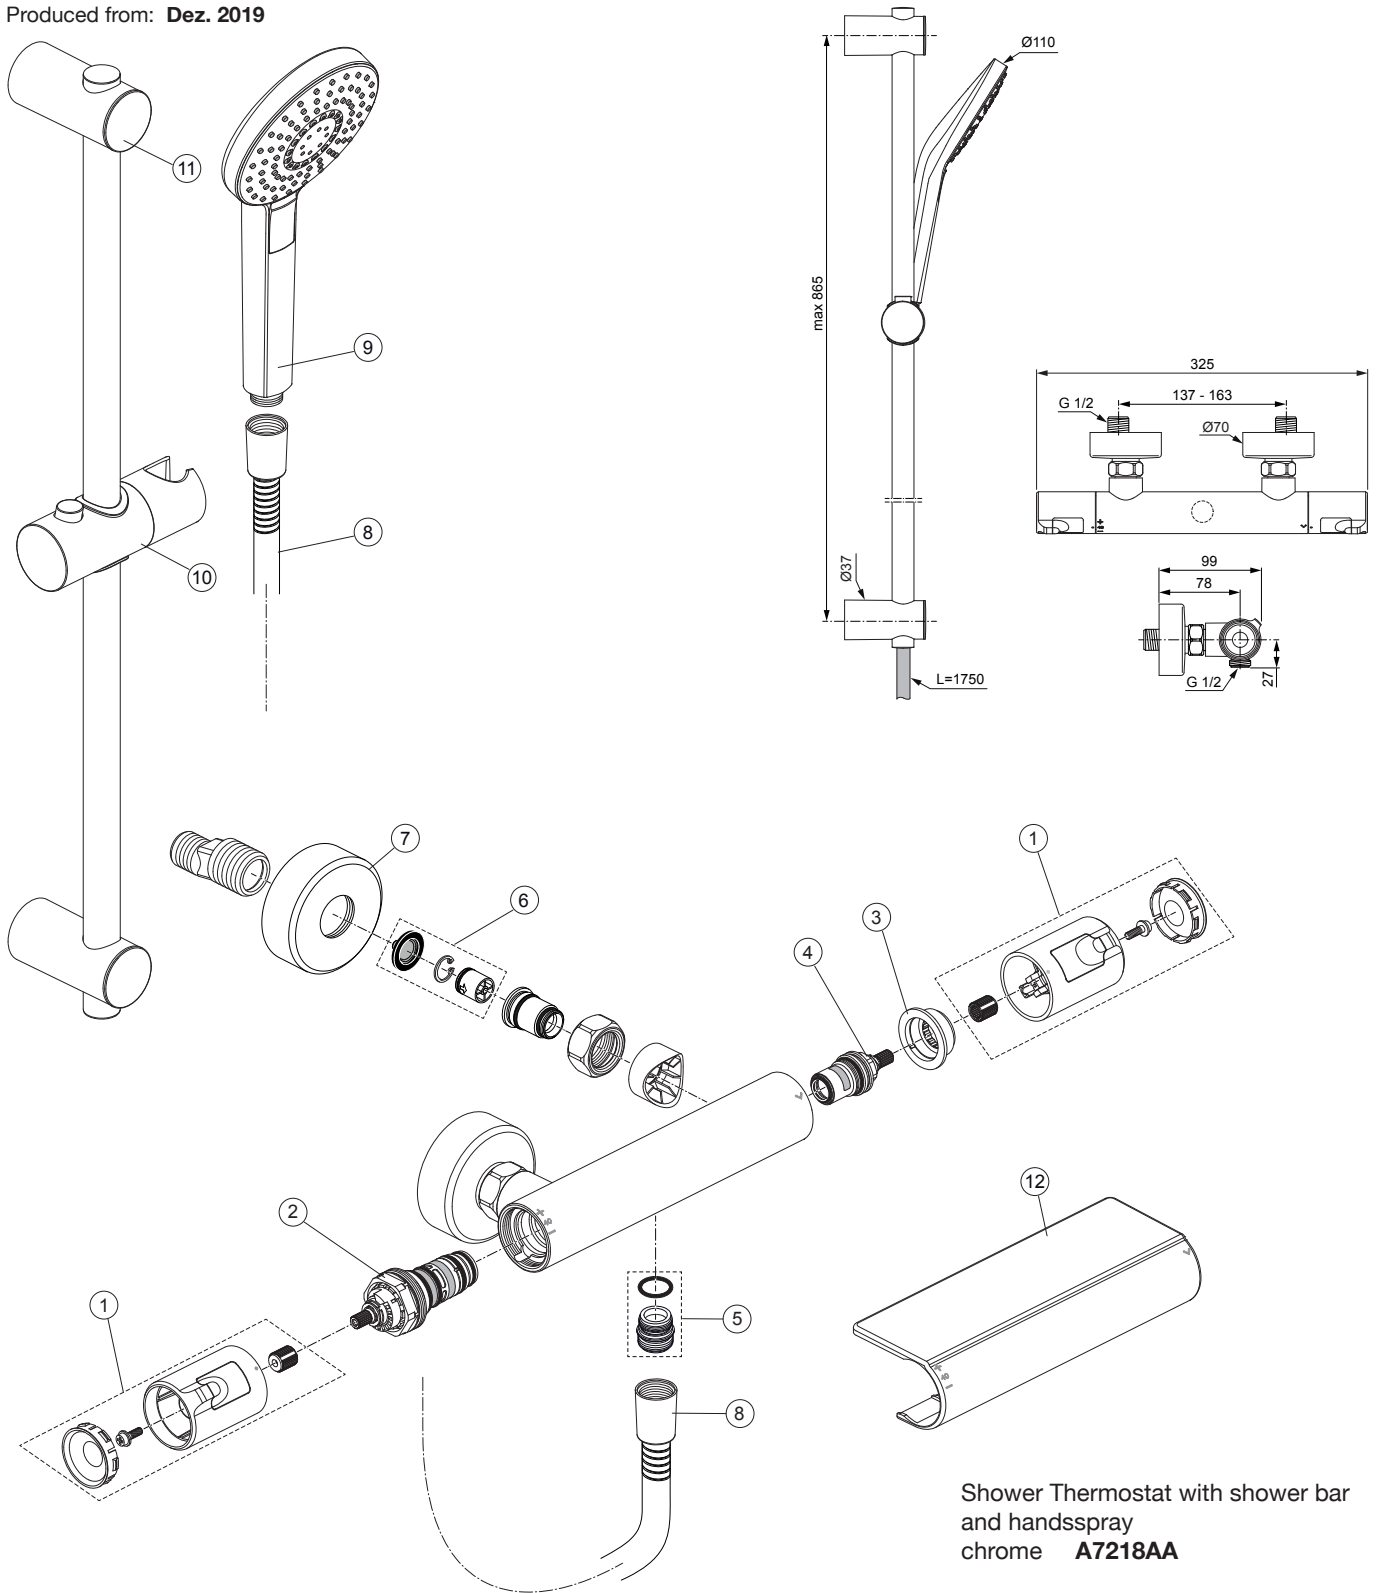

Produced from: Dez. 2019

Shower Thermostat with shower bar and handsspray
chrome **A7218AA**

Pos.	Description	Part-Number	Qty.	Pos.	Description	Part-Number	Qty.
1	Handle cpl.	A 861 382 AA	1 Set	12	Warp over shelf	A 7215 AA	1 pcs
2	Thermostatic Cartridge cpl.	A 861 371 NU	1 pcs				
3	Stopring	A 861 373 NU	1 pcs				
4	Cartridge G1/2 180° cpl.	A 861 245 NU*	1 Set				
5	Nipple G1/2 outside cpl.	A 861 374 NU	1 Set				
6	Non-return valve	A 861 372 NU	1 Set				
7	Escutcheon	B 960 242 AA	1 pcs				
8	Shower hose 1750 mm	A 4109 AA	1 pcs				
9	Handspray Ø110-3F-8l/min	B 2231 AA	1 pcs				
10	Slider & holder f. handshr.	B 960 976 AA	1 pcs				
11	Wall fixation complete	B 960 972 AA	2 pcs				

*Universal set (not all parts needed)