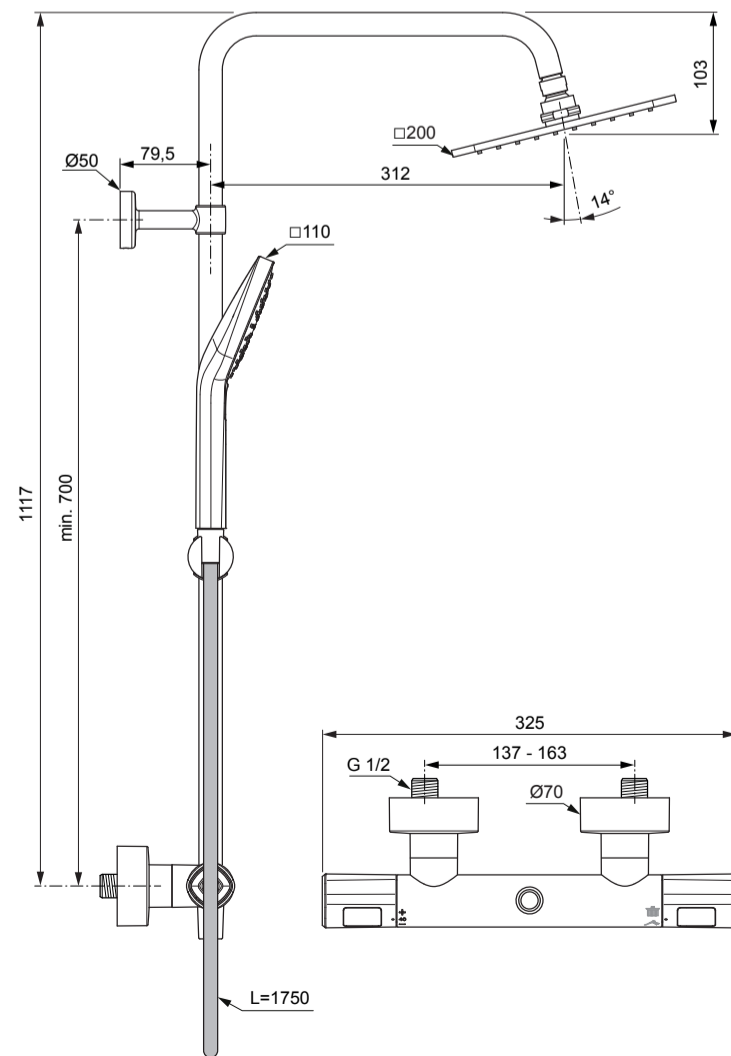

Ideal Standard International NV
Corporate Village - Gent Building
Da Vincilaan 2
1935 Zaventem
Belgium

www.idealstandardinternational.com