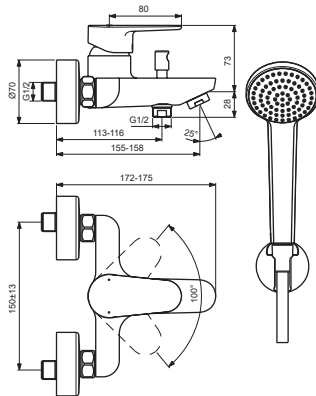

CERAFINE MODEL O

BC500XX

BC706AA

For XX=Coverage-Designate:

AA=chrome, XG=matt black sprayed ral 9005

For Instance:

B961649AA for chrome

Pos.	Signify	Spare parts-Nr.	Quantity	Pos.	Signify	Spare parts-Nr.	Quantity
1	Lever, w/logo-compl.	B961649XX	1 Set	15	Escutcheon	B960242XX	1 Pcs.
2	Screw M5x8		1 Pcs.	16	Fiber ring Ø24x15x2		2 Pcs.
3	Cap decorative	B960473XX	1 Pcs.	17	Nipple M19x1.5LH		2 Pcs.
4	Cap	B961438XX	1 Pcs.	18	O-Ring Ø15.6x1.78		2 Pcs.
5	Screw M41x1.5/M38x1.5	B961374NU	1 Pcs.	19	Coupling nut		2 Pcs.
6	Hot limit stop	A861181NU	1 Pcs.	20	Sh.hose L1500mm-compl.	B960604XX	1 Pcs.
7	Cartridge Ø38mm	A861156NU*	1 Pcs.	21	Wall bracket fixed	B9467XX	1 Pcs.
8	Pin		1 Pcs.	22	Handspray 1F,80mm		1 Pcs.
9	Body bath/shower		1 Pcs.				
10	Pull knob	B960486XX	1 Pcs.				
11	Neop.cascade M24x1-D	A960537XX	1 Pcs.				
12	Diverter automatic	B960167XX	1 Pcs.				
13	Rv-patrone	A960944NU	2 Pcs.				
14	S-connections		2 Pcs.				

*Universal set (not all parts needed)