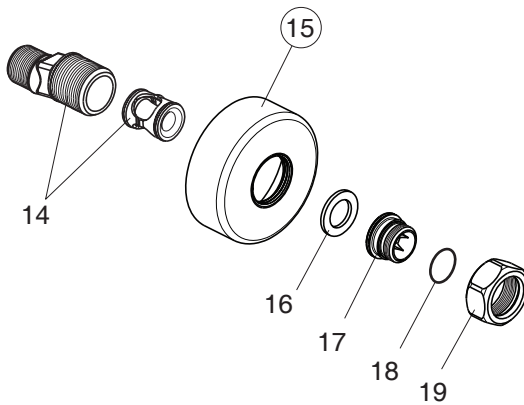

CERAFINE MODEL O

BC500XX

BC706AA

For XX=Coverage-Designate:

AA=chrome, XG=matt black sprayed ral 9005

For Instance:

B961649AA for chrome

Pos.	Signify	Spare parts-Nr.	Quantity	Pos.	Signify	Spare parts-Nr.	Quantity
1	Lever, w/logo-compl.	B961649XX	1 Set	15	Escutcheon	B960242XX	1 Pcs.
2	Screw M5x8		1 Pcs.	16	Fiber ring Ø24x15x2		2 Pcs.
3	Cap decorative	B960473XX	1 Pcs.	17	Nipple M19x1.5LH		2 Pcs.
4	Cap	B961438XX	1 Pcs.	18	O-Ring Ø15.6x1.78		2 Pcs.
5	Screw M41x1.5/M38x1.5	B961374NU	1 Pcs.	19	Coupling nut		2 Pcs.
6	Hot limit stop	A861181NU	1 Pcs.	20	Sh.hose L1500mm-compl.	B960604XX	1 Pcs.
7	Cartridge Ø38mm	A861156NU*	1 Pcs.	21	Wall bracket fixed	B9467XX	1 Pcs.
8	Pin		1 Pcs.	22	Handspray 1F,80mm		1 Pcs.
9	Body bath/shower		1 Pcs.				
10	Pull knob	B960486XX	1 Pcs.				
11	Neop.cascade M24x1-D	A960537XX	1 Pcs.				
12	Diverter automatic	B960167XX	1 Pcs.				
13	Rv-patrone	A960944NU	2 Pcs.				
14	S-connections		2 Pcs.				

*Universal set (not all parts needed)