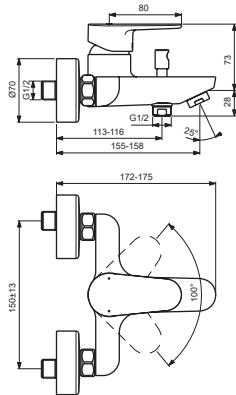

CERAFINE MODEL O

BC500XX

BC706AA

For XX=Coverage-Designate:

AA=chrome, XG=matt black sprayed ral 9005

For Instance:

B961649AA for chrome

Pos.	Signify	Spare parts-Nr.	Quantity	Pos.	Signify	Spare parts-Nr.	Quantity
1	Lever, w/logo-compl.	B961649XX	1 Set	15	Escutcheon	B960242XX	1 Pcs.
2	Screw M5x8		1 Pcs.	16	Fiber ring Ø24x15x2		2 Pcs.
3	Cap decorative	B960473XX	1 Pcs.	17	Nipple M19x1.5LH		2 Pcs.
4	Cap	B961438XX	1 Pcs.	18	O-Ring Ø15.6x1.78		2 Pcs.
5	Screw M41x1.5/M38x1.5	B961374NU	1 Pcs.	19	Coupling nut		2 Pcs.
6	Hot limit stop	A861181NU	1 Pcs.	20	Sh.hose L1500mm-compl.	B960604XX	1 Pcs.
7	Cartridge Ø38mm	A861156NU*	1 Pcs.	21	Wall bracket fixed	B9467XX	1 Pcs.
8	Pin		1 Pcs.	22	Handspray 1F,80mm		1 Pcs.
9	Body bath/shower		1 Pcs.				
10	Pull knob	B960486XX	1 Pcs.				
11	Neop.cascade M24x1-D	A960537XX	1 Pcs.				
12	Diverter automatic	B960167XX	1 Pcs.				
13	Rv-patrone	A960944NU	2 Pcs.				
14	S-connections		2 Pcs.				

*Universal set (not all parts needed)