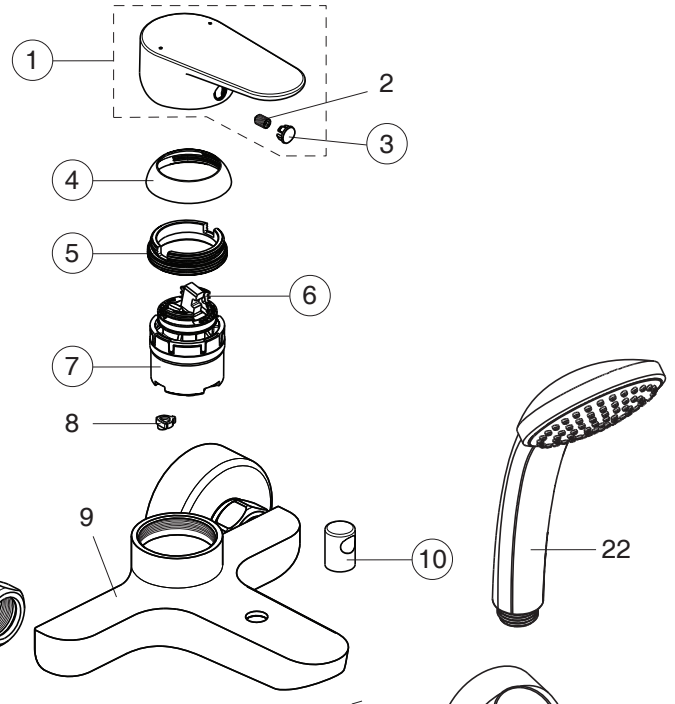

CERAFINE MODEL O

BC500XX

BC706AA

For XX=Coverage-Designate:

AA=chrome, XG=matt black sprayed ral 9005

For Instance:

B961649AA for chrome

Pos.	Signify	Spare parts-Nr.	Quantity	Pos.	Signify	Spare parts-Nr.	Quantity
1	Lever, w/logo-compl.	B961649XX	1 Set	15	Escutcheon	B960242XX	1 Pcs.
2	Screw M5x8		1 Pcs.	16	Fiber ring Ø24x15x2		2 Pcs.
3	Cap decorative	B960473XX	1 Pcs.	17	Nipple M19x1.5LH		2 Pcs.
4	Cap	B961438XX	1 Pcs.	18	O-Ring Ø15.6x1.78		2 Pcs.
5	Screw M41x1.5/M38x1.5	B961374NU	1 Pcs.	19	Coupling nut		2 Pcs.
6	Hot limit stop	A861181NU	1 Pcs.	20	Sh.hose L1500mm-compl.	B960604XX	1 Pcs.
7	Cartridge Ø38mm	A861156NU*	1 Pcs.	21	Wall bracket fixed	B9467XX	1 Pcs.
8	Pin		1 Pcs.	22	Handspray 1F,80mm		1 Pcs.
9	Body bath/shower		1 Pcs.				
10	Pull knob	B960486XX	1 Pcs.				
11	Neop.cascade M24x1-D	A960537XX	1 Pcs.				
12	Diverter automatic	B960167XX	1 Pcs.				
13	Rv-patrone	A960944NU	2 Pcs.				
14	S-connections		2 Pcs.				

*Universal set (not all parts needed)