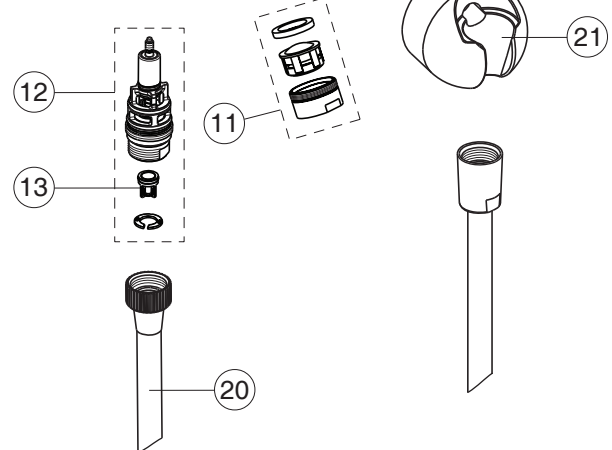

CERAFINE MODEL O

BC500XX

BC706AA

For XX=Coverage-Designate:

AA=chrome, XG=matt black sprayed ral 9005

For Instance:

B961649AA for chrome

Pos.	Signify	Spare parts-Nr.	Quantity	Pos.	Signify	Spare parts-Nr.	Quantity
1	Lever, w/logo-compl.	B961649XX	1 Set	15	Escutcheon	B960242XX	1 Pcs.
2	Screw M5x8		1 Pcs.	16	Fiber ring Ø24x15x2		2 Pcs.
3	Cap decorative	B960473XX	1 Pcs.	17	Nipple M19x1.5LH		2 Pcs.
4	Cap	B961438XX	1 Pcs.	18	O-Ring Ø15.6x1.78		2 Pcs.
5	Screw M41x1.5/M38x1.5	B961374NU	1 Pcs.	19	Coupling nut		2 Pcs.
6	Hot limit stop	A861181NU	1 Pcs.	20	Sh.hose L1500mm-compl.	B960604XX	1 Pcs.
7	Cartridge Ø38mm	A861156NU*	1 Pcs.	21	Wall bracket fixed	B9467XX	1 Pcs.
8	Pin		1 Pcs.	22	Handspray 1F,80mm		1 Pcs.
9	Body bath/shower		1 Pcs.				
10	Pull knob	B960486XX	1 Pcs.				
11	Neop.cascade M24x1-D	A960537XX	1 Pcs.				
12	Diverter automatic	B960167XX	1 Pcs.				
13	Rv-patrone	A960944NU	2 Pcs.				
14	S-connections		2 Pcs.				

*Universal set (not all parts needed)