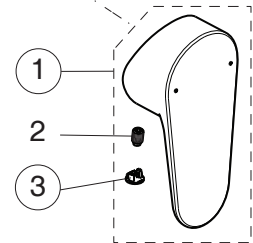

CERAFINE MODEL O

BC499XX

For XX=Coverage-Designate:

AA=chrome, XG=matt black sprayed ral 9005

For Instance:

B961649AA for chrome

Pos.	Signify	Spare parts-Nr.	Quantity	Pos.	Signify	Spare parts-Nr.	Quantity
1	Lever, w/logo-compl.	B961649XX	1 Set	15	Fiber ring Ø24x15x2		2 Pcs.
2	Screw M5x8		1 Pcs.	16	Nipple M19x1.5LH		2 Pcs.
3	Cap decorative	B960473XX	1 Pcs.	17	O-Ring Ø15.6x1.78		2 Pcs.
4	Cap	B961438XX	1 Pcs.	18	Coupling nut		2 Pcs.
5	Screw M41x1.5/M38x1.5	B961374NU	1 Pcs.				
6	Hot limit stop	A861181NU	1 Pcs.				
7	Cartridge Ø38mm	A861156NU*	1 Pcs.				
8	Pin		1 Pcs.				
9	Body shower		1 Pcs.				
10	O-Ring Ø18.2x1.7	A961640NU	2 Pcs.				
11	Nipple M22x1-G1/2	B964675XX	1 Pcs.				
12	Non return valve	B961346NU	1 Pcs.				
13	S-connections		2 Pcs.				
14	Escutcheon	B960242XX	1 Pcs.				

*Universal set (not all parts needed)