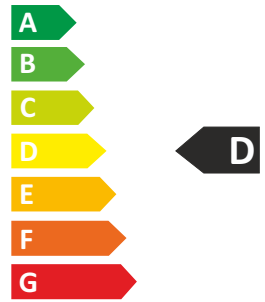

MCJ[®]
www.mcj.pl

LED Lichtsiegel
DLWS600/...

6.52
kWh/1000h

2019/2015